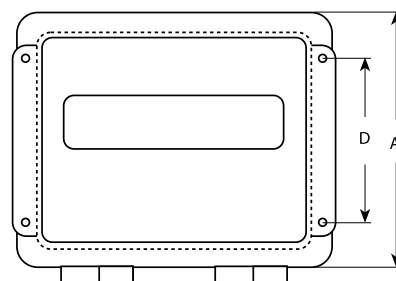

Remote Displays/
Scoreboards

DIMENSIONS			
FRP ENCLOSURE			
A	8.00in (203 mm)	D	4.00in (101 mm)
B	9.50in (241 mm)	E	8.75in (222 mm)
C	5.25in (133 mm)		
STAINLESS STEEL ENCLOSURE			
A	6.00in (152 mm)	D	4.00in (101 mm)
B	9.50in (241 mm)	E	8.75in (222 mm)
C	3.87in (98 mm)		
COMPACT ENCLOSURE			
A	6.25in (158 mm)	D	5.25in (133 mm)
B	9.25in (234 mm)	E	8.50in (215 mm)
C	2.00in (50 mm)		
PANEL MOUNT			
A	5.88in (149 mm)	D	5.12in (130 mm)
B	7.88in (200 mm)	E	7.12in (180 mm)
C	2.00in (50 mm)		