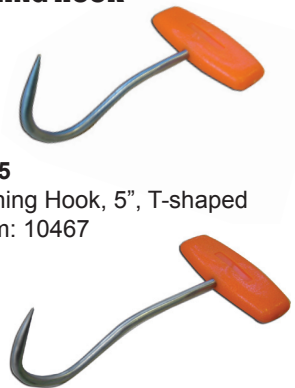

BONING HOOK

BH5
Boning Hook, 5", T-shaped
Item: 10467

BH6
Boning Hook, 6", T-shaped
Item: 10468