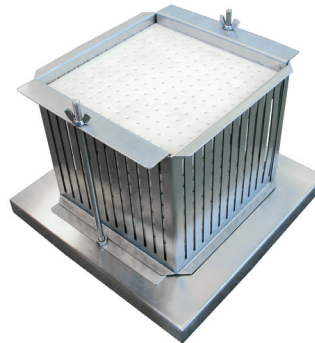

KEBABSKEWER
Overall Dimension 12" x 12" x 9"
Item: 10881