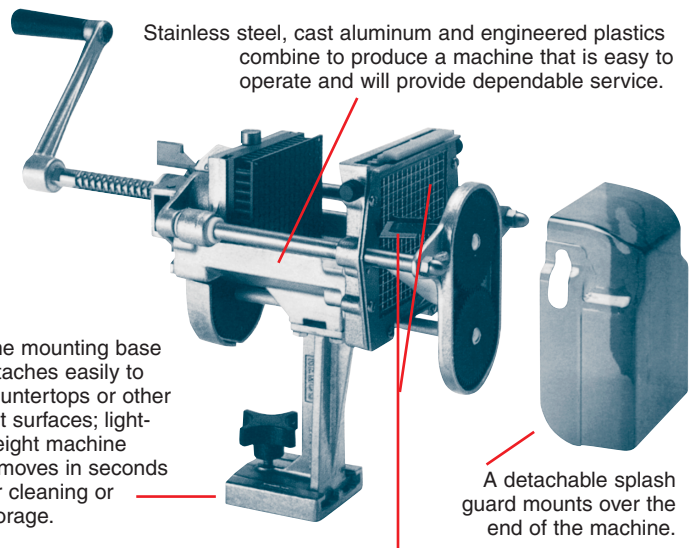

Stainless steel, cast aluminum and engineered plastics combine to produce a machine that is easy to operate and will provide dependable service.

The mounting base attaches easily to countertops or other flat surfaces; light-weight machine removes in seconds for cleaning or storage.

A detachable splash guard mounts over the end of the machine.

Diced product tastes fresher, holds longer and looks better due to the Easy Dicer's **unique double slicing action**. Produce is cut twice, once as it passes through the 1/4" or 1/2" slicing grid and then again by the rotating razor sharp blade. This unique "No tears" system locks in flavor, retains juice, increases product yield and gives you mounds of great looking, precision-diced fresh produce in seconds.