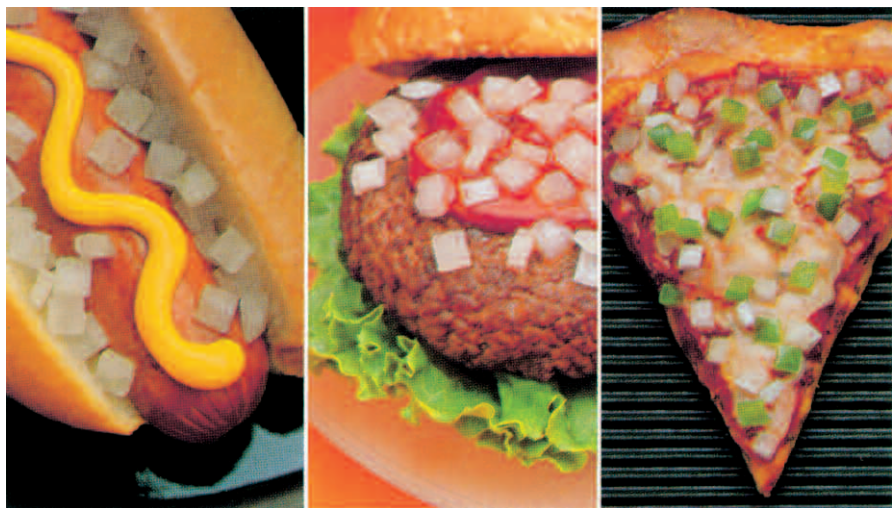

The Easy Dicer is ideal for dicing tomatoes, onions, potatoes, green peppers and more!

Prepare chowders, soups, stews, hash-browns, plus toppings for pizza, burgers, tacos, salads and other favorites!

Easy Dicer Specifications:

Overall length:.....15"
Overall height: .....13 1/8"
Overall Width: .....7 7/8"
Shipping Weight: .....12 lbs

U.S. Patent #4579028

We reserve the right to make changes without notice in design, specifications and models.

Replacement parts available quickly through our Nemco 24-hour Zip Program.