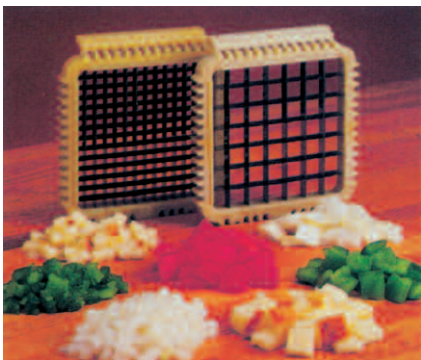

## Count on the Easy Dicer to Save time and money!

- **Cuts onions five times faster than by hand.** Dice 100 lbs. of medium to large size onions (up to 3-1/2" diameter) in just 45-50 minutes! Cutting the same amount of onions by hand would take you five hours or more and require costlier jumbo onions.
- **Increased product yield** — cutting produce to a consistent, uniform size increases your yield over dicing by hand.
- **Firm, crisp, precision-cut produce** that holds longer, tastes fresher and looks better! Juice is retained, no mashing, no mush!
- **Easy to operate!**

Shown: grids for Model N55100E which dices 1/4"x1/4"x1/4" cubes and Model N55100E-1 which dices 1/2"x1/2"x1/4" shapes. The 1/4" grid and the 1/2" grid are also available separately and are easily interchangeable. Model N55100E-2, which dices 1/4"x1/4"x1/8", is available by special order. All blades are razor sharp stainless steel.

The mounting base attaches easily to countertops or other flat surfaces; light-weight machine removes in seconds for cleaning or storage.

A detachable splash guard mounts over the end of the machine.

Diced product tastes fresher, holds longer and looks better due to the Easy Dicer's **unique double slicing action**. Produce is cut twice, once as it passes through the 1/4" or 1/2" slicing grid and then again by the rotating razor sharp blade. This unique "No tears" system locks in flavor, retains juice, increases product yield and gives you mounds of great looking, precision-diced fresh produce in seconds.

## The Easy Dicer is ideal for dicing tomatoes, onions, potatoes, green peppers and more!