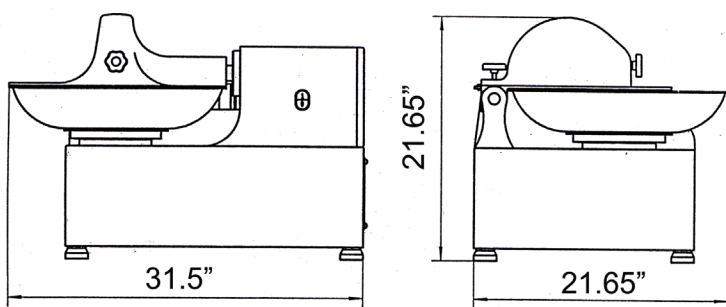

## MODEL TQ8A

This bowl cutter is ideally suited for the chopping and emulsification of meats and vegetables. The enclosed gear drive offers optimal power and consistent performance. The body is anodized aluminum and the bowl is stainless steel. It is equipped with a shut-off micro-switch for added safety.

### SPECIFICATIONS

Model	TQ8A
Voltage	110V or 220V
Bowl Dimension	18" Dia. x 4" Depth
Productivity	120 kg/h
RPM	1400
Capacity	8L
Weight	198 lbs.
Shipping Weight	220 lbs.
Dimensions	31.5" x 21.65" x 21.65
Shipping Dimensions	34" x 25" x 26"
Item #	16998 / 16999