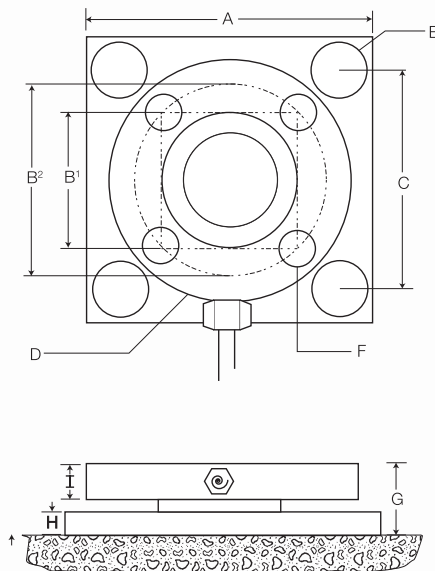

# RL9000 TWM

light- to heavy-capacity  
mount assembly

The RL9000 TWM tank weigh module's stainless steel construction provides accurate weighing technology for hostile environment applications. Its low profile configuration maximizes space and its all-in-one construction minimizes installation time. Furthermore, the RL9000 TWM will accurately weigh even if the base is off level by as much as 3°.

## Standard Features

- Capacities per assembly: 1000 lb – 450,000 lb
- Self-checking in all directions eliminates external hardware
- 100% uplift protection
- All-in-one construction minimizes installation time
- Welded seal load cell
- Weighs accurately with up to a 3% unparallel loading
- 300% overload protection
- Stainless steel for hostile environment applications
- Low-profile design

## Capacities/Dimensions

	1-15k	20-50k	60-100k	150-250k	250-450k
	inches/mm	inches/mm	inches/mm	inches/mm	inches/mm
A	4.0/102	7.0/178	8.0/203	10.0/254	12.0/305
B <sup>1</sup>	2.0/51 sq	3.75/95 sq	4.25/108 sq	NA	NA
B <sup>2</sup>	NA	NA	NA	7.88/200 BC	8.38/213 BC
C	3.25/83	5.5/140	6.5/165	8.0/203	10.0/254
D	3.5/89	6.0/152	7.0/178	9.0/229	10.0/254
E	0.4/10	0.63/16	0.81/21	1.1/27	1.3/33
F	0.38/10	0.5/13	0.75/19	1.00/25	1.25/32
G	1k-10k 1.35/34 15k 1.60/41	2.48/63	2.50/64	4.75/121	6.42/163
H	1k-10k 0.38/10 15k 0.63/16	0.75/19	1.0/25	2.0/51	3.0/76
I	0.75/19	1.3/33	1.25/32	1.7/43	2.25/57