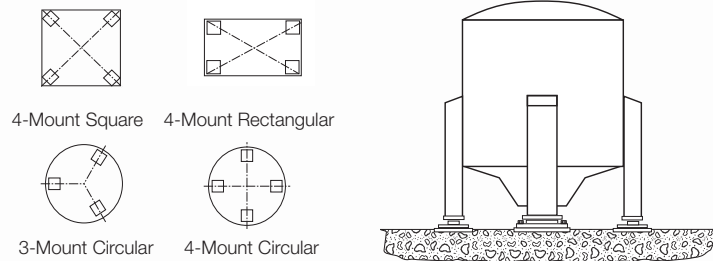

Vertical & Horizontal Vessel Arrangements