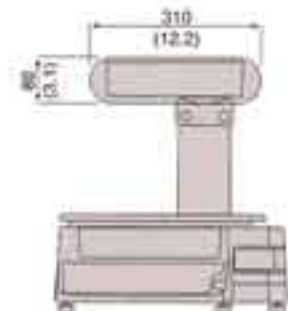

Applications

- Supermarket
- Bakery
- C-Store
- Deli
- Seafood shop
- Specialty store

Pole type

Specifications

Capacity	30 lb, 15 kg
Display	(Type 1) Tare: 4 digits, Weight: 5 digits, Unit Price: 5 digits, Total Price: 6 digits (Type 2) Weight: 5 digits, Unit Price: 8 digits, Total Price: 8 digits
Accuracy	1/3000
Minimum Graduations	0.01 lb, 0.005 kg
Label Width	38 - 64 mm
Label Printing Width	Up to 60 mm
Label Length	30 - 85 mm
Label Backing Paper Width	Up to 67 mm
Printing Speed	80 mm/sec.
Label Roll Dimension	Inside diameter: 40 mm Outside diameter: 100 mm
Communications	RS232C (for AstraLink PLU editor) Scale data copy function
Keyboard	64 keys (88 presets using Mode key)
Memory Capacity	256 KB 3800 PLUs (30 characters per PLU)
Power Supply	AC 115 V / 220 V / 240 V, 50 / 60 Hz
Approvals	UL, C-UL, CE, C-Tick, NTEP

Dimensions unit: mm (inch)

www.thescaleshop.net

1-888-844-2031