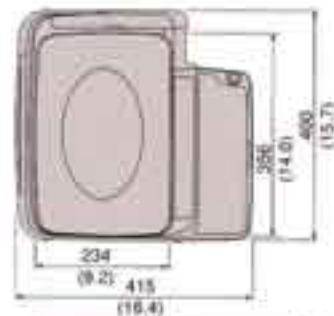

Eye-catching point of purchase labels determine whether products sit on the shelf or are snatched up by consumers. The Astra excels by producing attractive labels up to 64mm in width and 85mm long...all at an incredibly fast 80mm per second.

Easy label loading

A convenient side-loading label door makes replacing rolls incredibly easy.

Bright, bold display

Versatile function keys

Programmable function keys such as "99" or "00" keys allow frequently used prices like \$1.99 or \$2.00 to be entered quickly. Other function key features include three types of price discounts, a Peel Timer key to adjust the interval of continuous label issue, and an Extra Text key to key-in a desired extra text in normal operation.

Applications

- Supermarket
- Bakery
- C-Store
- Deli
- Seafood shop
- Specialty store

Pole type

Specifications

Capacity	30 lb, 15 kg
Display	(Type 1) Tare: 4 digits, Weight: 5 digits, Unit Price: 5 digits, Total Price: 6 digits (Type 2) Weight: 5 digits, Unit Price: 8 digits, Total Price: 8 digits
Accuracy	1/3000
Minimum Graduations	0.01 lb, 0.005 kg
Label Width	38 - 64 mm
Label Printing Width	Up to 60 mm
Label Length	30 - 85 mm
Label Backing Paper Width	Up to 67 mm
Printing Speed	80 mm/sec.
Label Roll Dimension	Inside diameter: 40 mm Outside diameter: 100 mm
Communications	RS232C (for AstraLink PLU editor) Scale data copy function
Keyboard	64 keys (88 presets using Mode key)
Memory Capacity	256 KB 3800 PLUs (30 characters per PLU)
Power Supply	AC 115 V / 220 V / 240 V, 50 / 60 Hz
Approvals	UL, C-UL, CE, C-Tick, NTEP

Dimensions unit: mm (inch)

www.thescaleshop.net

1-888-844-2031