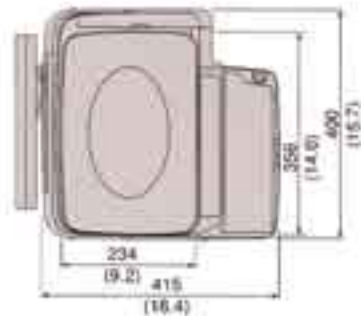

Eye-catching point of purchase labels determine whether products sit on the shelf or are snatched up by consumers. The Astra excels by producing attractive labels up to 64mm in width and 85mm long...all at an incredibly fast 80mm per second.

Applications

- Supermarket
- Bakery
- C-Store
- Deli
- Seafood shop
- Specialty store

Pole type

Specifications

Capacity	30 lb, 15 kg
Display	(Type 1) Tare: 4 digits, Weight: 5 digits, Unit Price: 5 digits, Total Price: 6 digits (Type 2) Weight: 5 digits, Unit Price: 8 digits, Total Price: 8 digits
Accuracy	1/3000
Minimum Graduations	0.01 lb, 0.005 kg
Label Width	38 - 64 mm
Label Printing Width	Up to 60 mm
Label Length	30 - 85 mm
Label Backing Paper Width	Up to 67 mm
Printing Speed	80 mm/sec.
Label Roll Dimension	Inside diameter: 40 mm Outside diameter: 100 mm
Communications	RS232C (for AstraLink PLU editor) Scale data copy function
Keyboard	64 keys (88 presets using Mode key)
Memory Capacity	256 KB 3800 PLUs (30 characters per PLU)
Power Supply	AC 115 V / 220 V / 240 V, 50 / 60 Hz
Approvals	UL, C-UL, CE, C-Tick, NTEP

Dimensions unit: mm (inch)

www.thescaleshop.net

1-888-844-2031