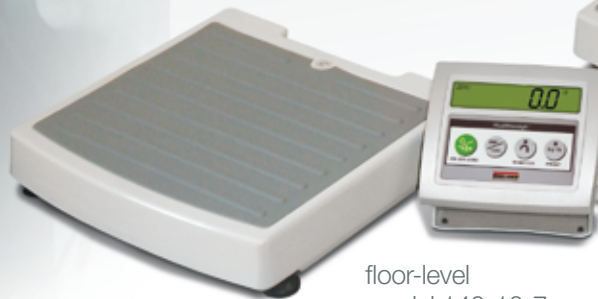

digital  
**physician** scale

waist-level  
model 140-10-6

eye-level  
model 140-10-5

floor-level  
model 140-10-7

## digital physician scale

THE DIGITAL PHYSICIAN SCALE from Rice Lake is efficiently designed in eye-, waist- and floor-level configurations. This durable, high-quality scale features two heavy-duty rear wheels, making the scale lightweight and easy to move. The scale's exceptional capacity is rated at 550 lb.

The indicator features storage for the AC adaptor and is equipped with a RS-232 port for full integration of weight data into electronic medical systems.

A pop-up patented hinge-joint has the column upright in seconds, making assembly effortless. Scale alignment is simple, performed by adjusting the screw-in feet. The Rice Lake Digital Physician Scale is a professional tool that provides precision weighing for any environment.

### 140-10 Series Standard Features

- Large 1 inch LCD display
- 120 or 230V AC power adaptor and internal rechargeable battery (battery use 75 hours)
- Low-battery indication/automatic power-off
- BMI (body mass index) function
- Reweigh function
- Hold function
- Unit of measure: lb only, kg only, lb/kg
- RS-232 output
- Updatable firmware
- Platform Dimensions: 14.5 in W x 14 in L x 3 in H
- Motiontrap (movement compensation technology)